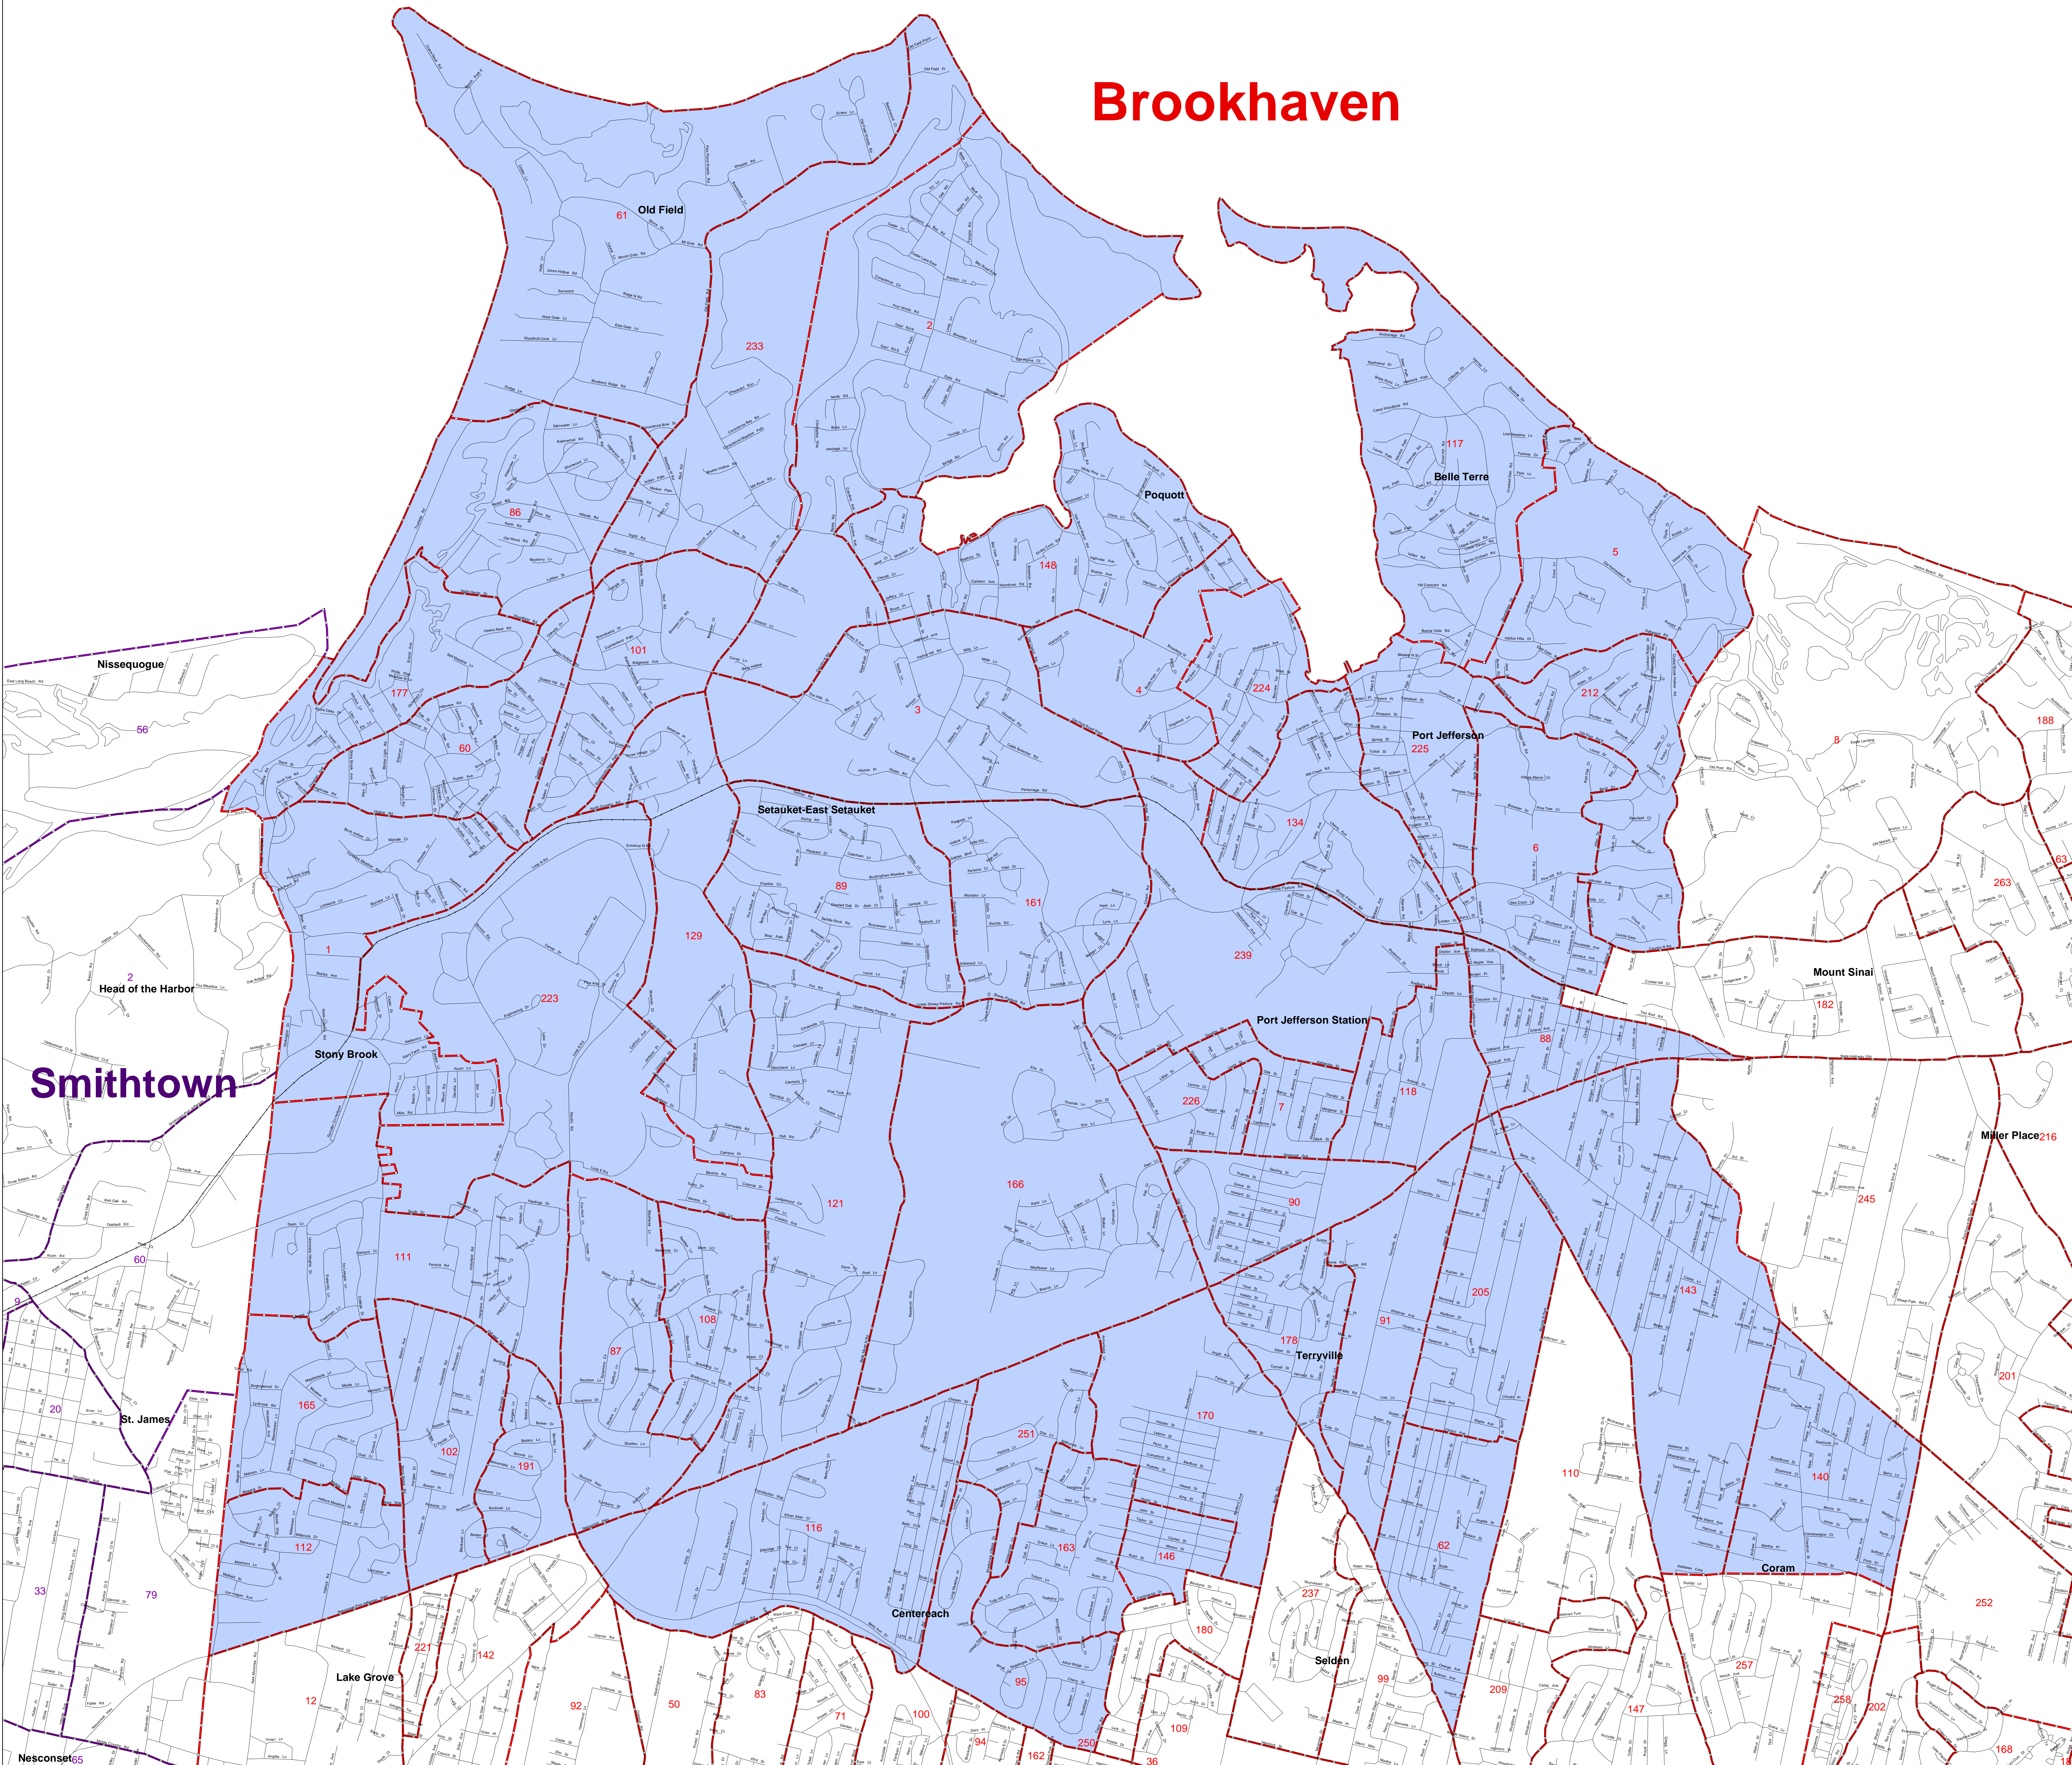

Brookhaven

Town of
Brookhaven
Council District 1
April 4, 2003

Legend

- Council District 1
- ▭ Brookhaven EDs
- ▭ Smithtown EDs

Brookhaven
1-7, 60-62, 86-91, 95, 101-102, 108, 111-112, 116-118, 121, 129, 134, 140, 143, 146, 148, 161, 163, 165-166, 170, 177-178, 191, 205, 212, 223-226, 233, 239, 251.
(49 EDs)

Smithtown

Nesconset65